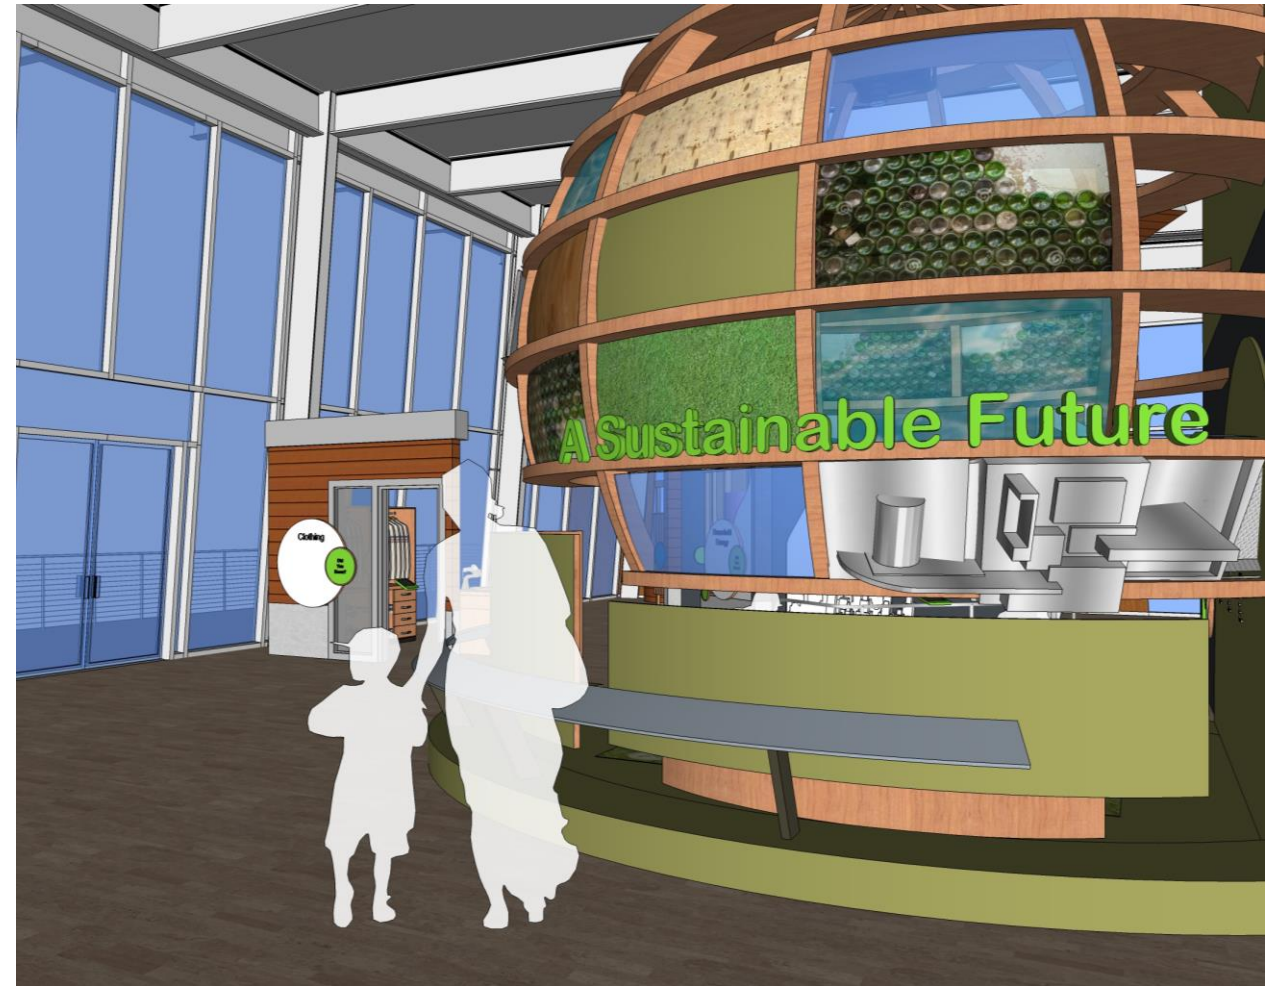

EVOKE AWE

RMSC Environmental Science and Sustainability Center

Immersive Greenville Watershed

BE RELATABLE & PRACTICAL

RMSC Environmental Science and Sustainability Center

Daily Life Stations: Waste, Food, Water, Energy, Clothing

DISPLAY CONSEQUENCES

RMSC Environmental Science and Sustainability Center

Mountains to Sea / Stormwater Pinball Kiosks

SHOWCASE PUBLIC COMMITMENT

RMSC Environmental Science and Sustainability Center Community Pledge Wall