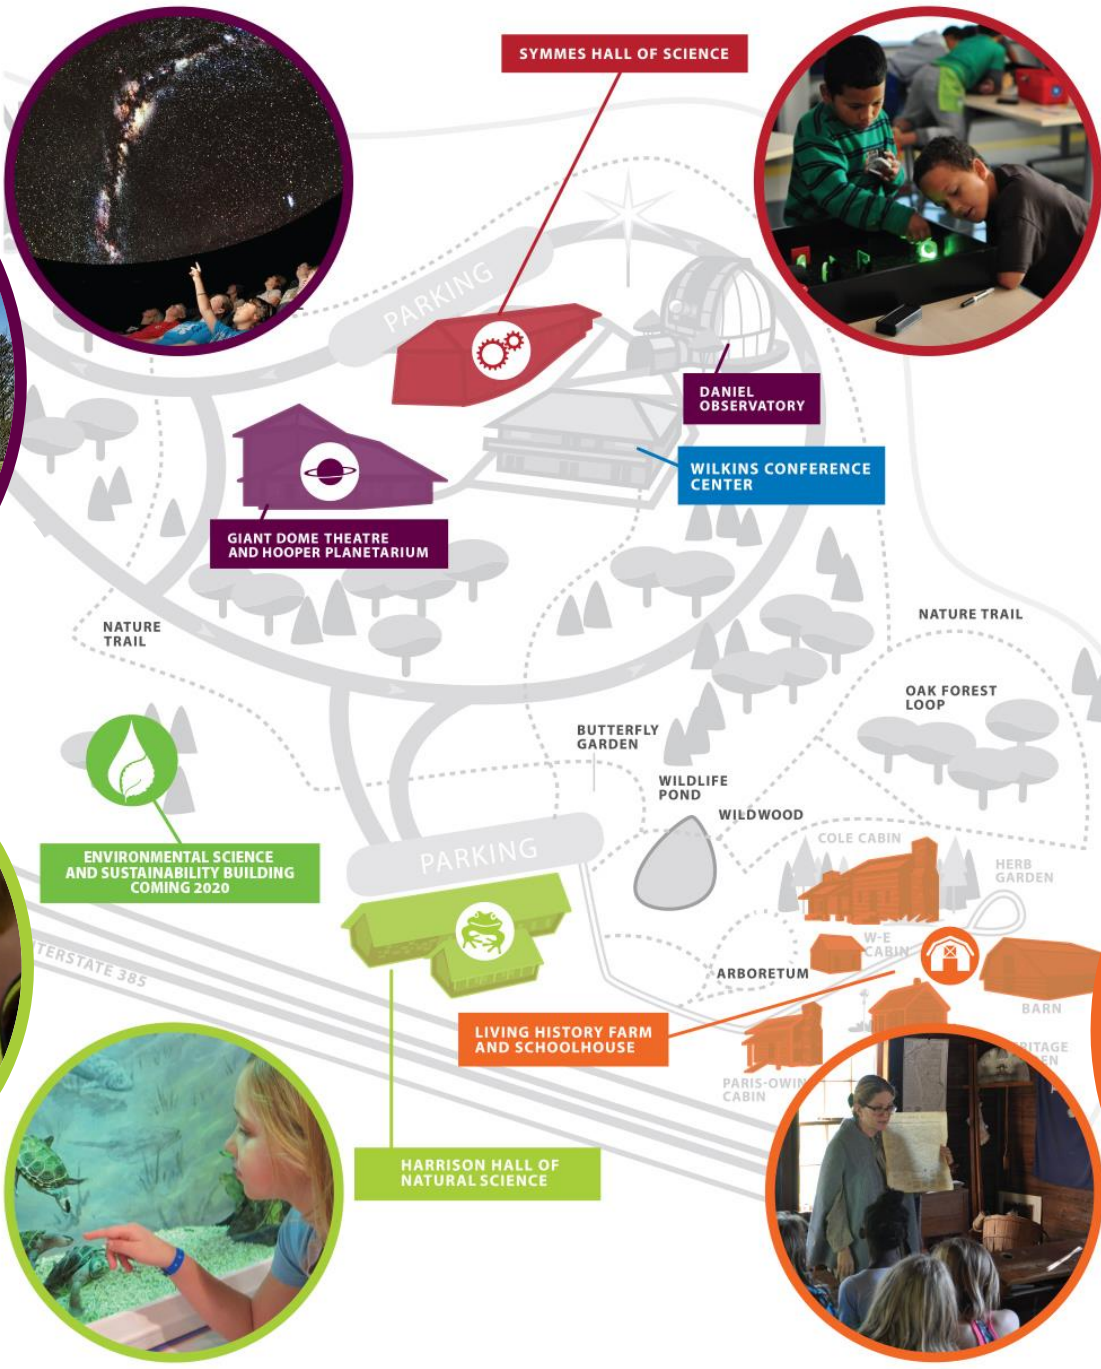

SKOLNICK

ARCHITECTURE + DESIGN PARTNERSHIP

Children's Gallery, Royal Alberta Museum, Canada

Discovery Zone, Florida Museum of Natural History

Roper Mountain Science Center

Roper Mountain Science Center

Environmental Science and Sustainability Center

EVOKE AWE

RMSC Environmental Science and Sustainability Center

Immersive Greenville Watershed

BE RELATABLE & PRACTICAL

RMSC Environmental Science and Sustainability Center

Daily Life Stations: Waste, Food, Water, Energy, Clothing

DISPLAY CONSEQUENCES

RMSC Environmental Science and Sustainability Center

Mountains to Sea / Stormwater Pinball Kiosks

SHOWCASE PUBLIC COMMITMENT

RMSC Environmental Science and Sustainability Center Community Pledge Wall