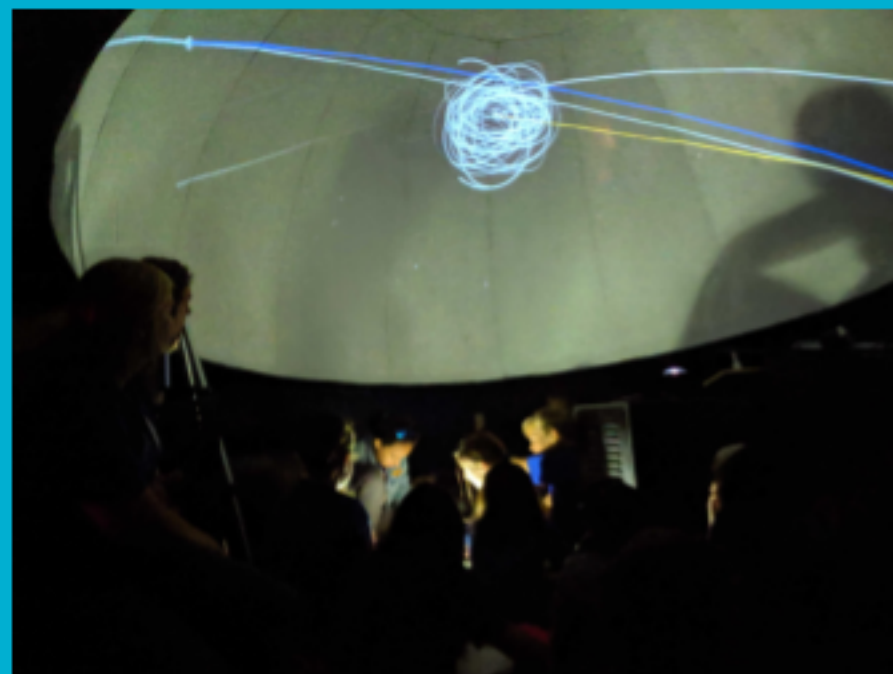

Test, test again,

then test some more.